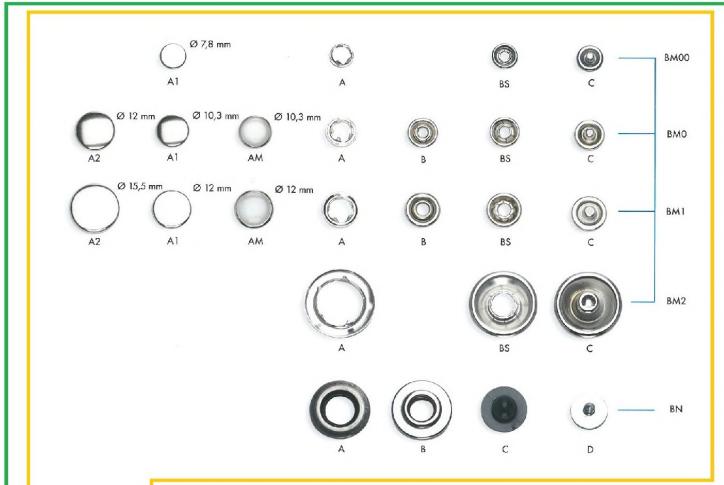

MINUTERIA
METALLICA
SMALL METAL ITEMS