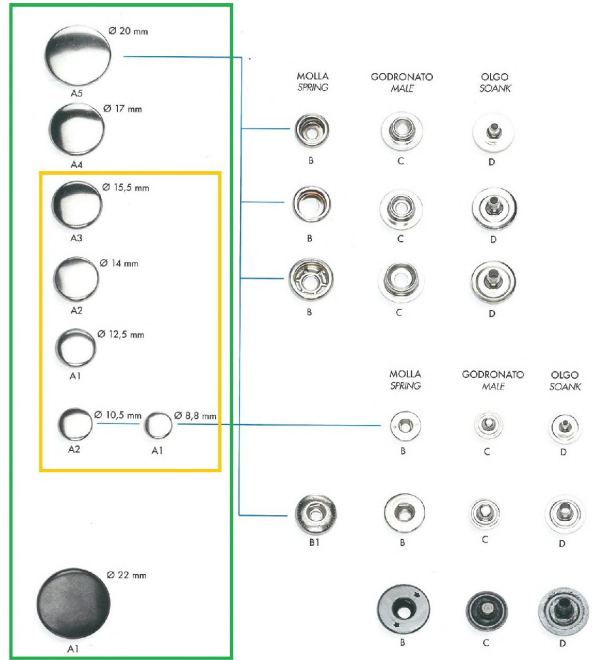

BOTTONI A PRESSIONE
SNAPS BUTTONS