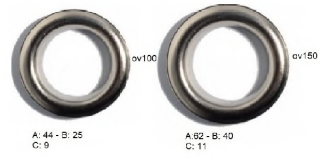

OCCHIELLI/EYELETS

- = S50 S50/L T12 MT
- = GS
- = G500 GS-DC 20°
- = S80 GS-DC 30°