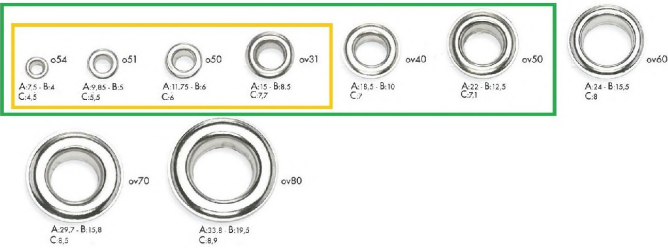

OCCHIELLI/EYELETS

- = S50 S50/L T12 MT
- = GS
- = G500 GS-DC 20°
- = S80 GS-DC 30°